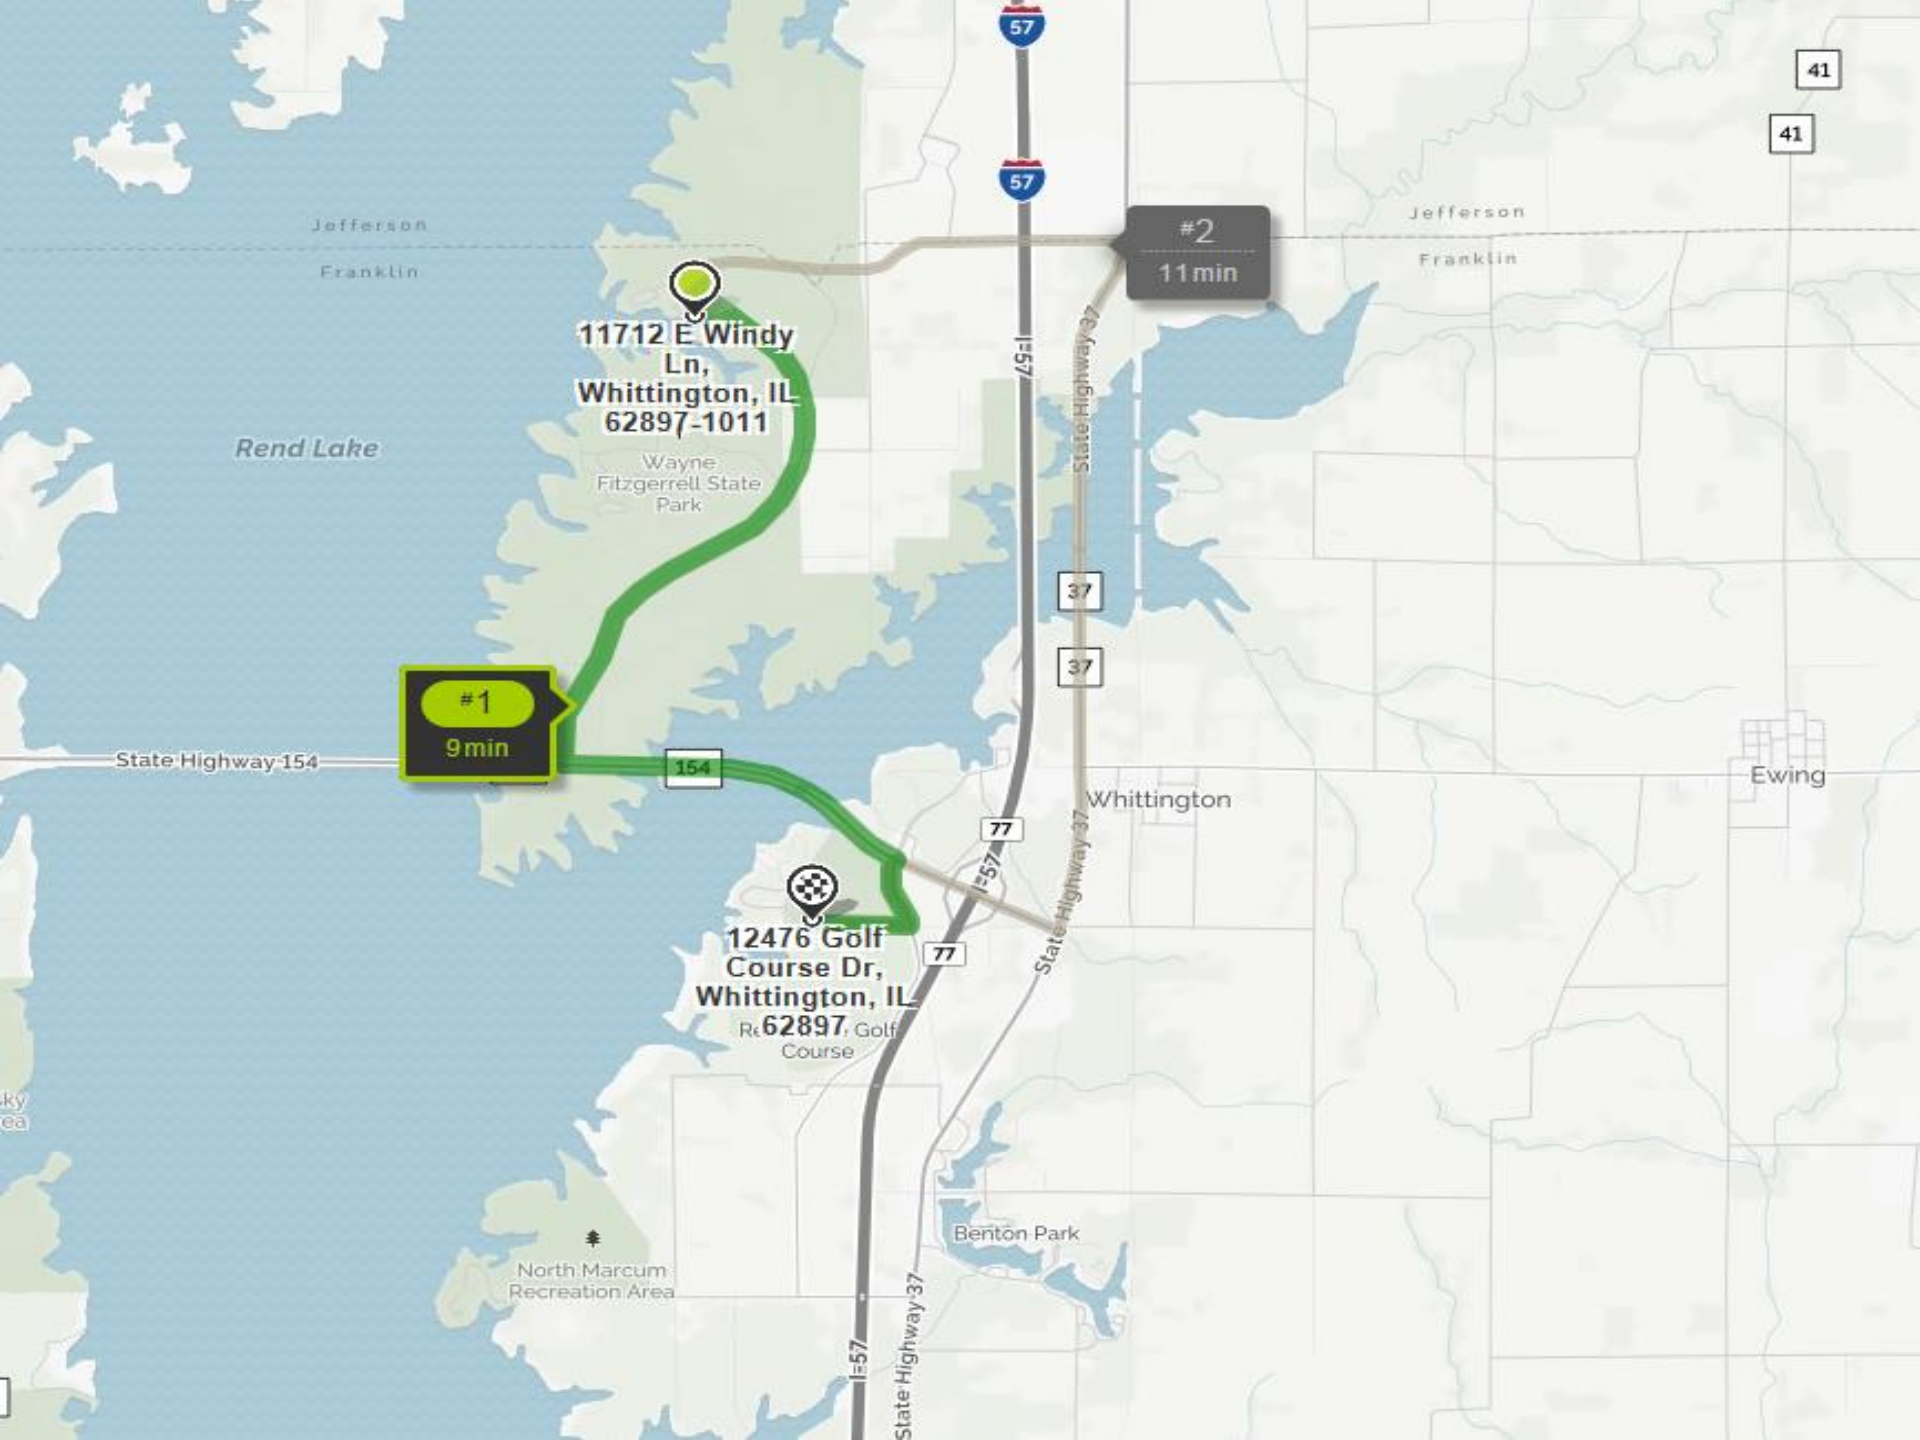

Golf Course Dr

Lainy E Foster Pkwy

Lainy E Foster Pkwy

11712 E Windy Ln,
Whittington, IL
62897-1011

Wayne Fitzgerald State Park

#1
9 min

154

12476 Golf Course Dr,
Whittington, IL
62897, Golf Course

77

#2
11 min

37

37

77

37

41

41

Ewing

North Marcum Recreation Area

Benton Park

State Highway 37

State Highway 37

State Highway 37

57

57

Whittington

State Highway 154

Ewing