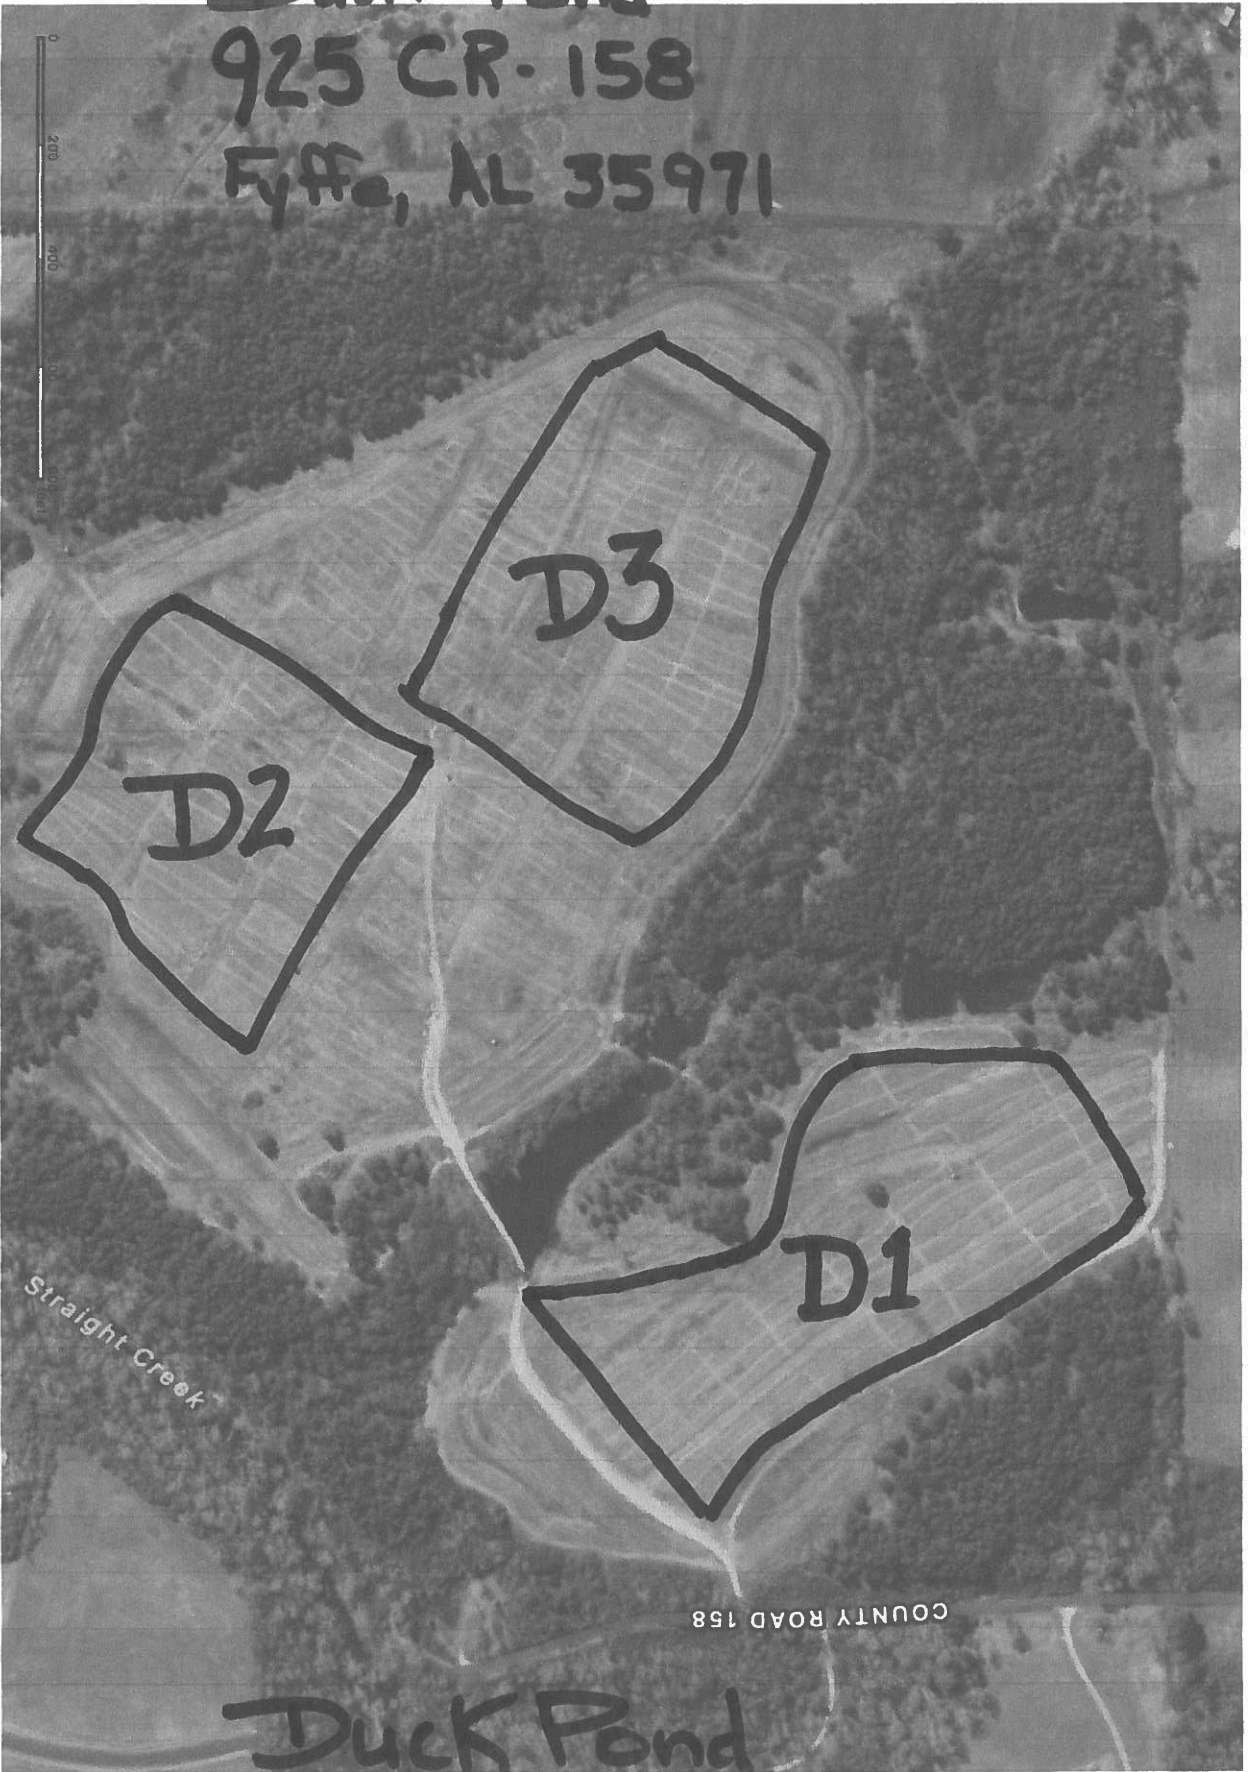

Duck Pond  
925 CR-158  
Fyffe, AL 35971

Section  
Alabama

# aid 2 nia's Work

167

Macedonia  
7200 CR 38  
Section, AL 35771

Power Line  
101 CR 287  
Section AL 35771